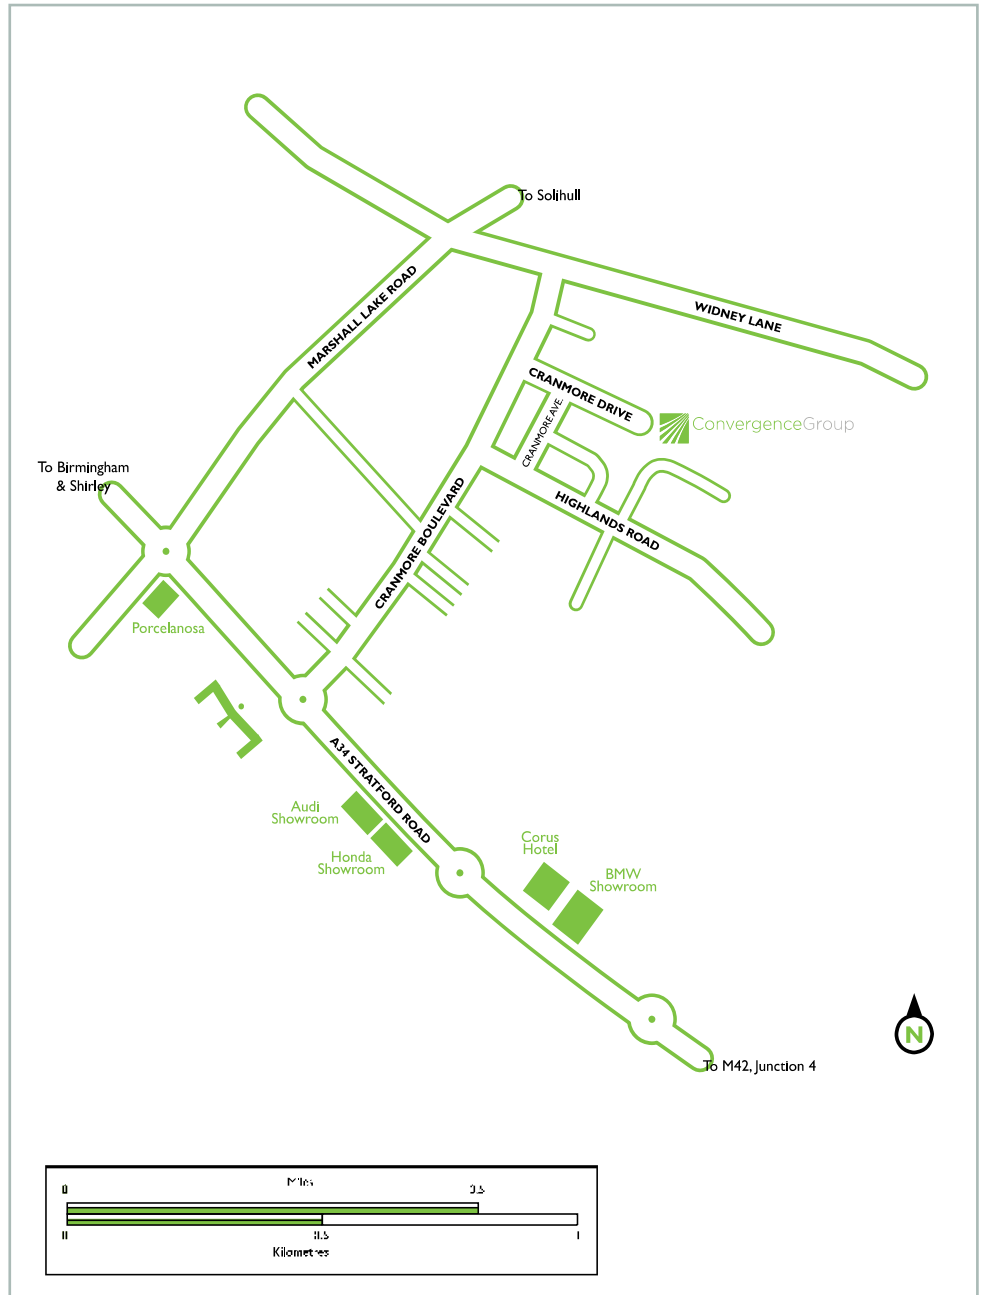

Directions to Convergence Group from M42

(Network Operation Centre)
Convergence Group
One Cranmore
Cranmore Drive
Shirley, Solihull
B90 4RZ

Come off at Junction 4 of the
M42

Turn onto the **Stratford Road**
(A34) heading towards
Shirley

Go past Tesco and
McDonalds on your right
hand side

At the 1st roundabout,
continue straight across onto
the **Stratford Road (A34)**

At the next roundabout, again
continue straight across onto
the **Stratford Road (A34)**

At the 3rd roundabout, after
passing the Audi garage on
your left, turn right into
Cranmore Boulevard

Continue straight over the
two mini roundabout's and
take the next right turn into
Cranmore Drive

Convergence Group is
situated at the end of
Cranmore Drive

COMPANY NUMBER 3815417.
REGISTERED IN ENGLAND AND WALES.
REGISTERED OFFICE AS ON THE RIGHT.
VAT REGISTRATION NUMBER 787 5475 65

Convergence Group Networks Limited

One Cranmore Drive, Shirley, Solihull, West Midlands B90 4RZ

T: 0845 270 2709 **F:** 0845 270 2710

E: info@cg-net.co.uk **W:** www.cg-net.co.uk