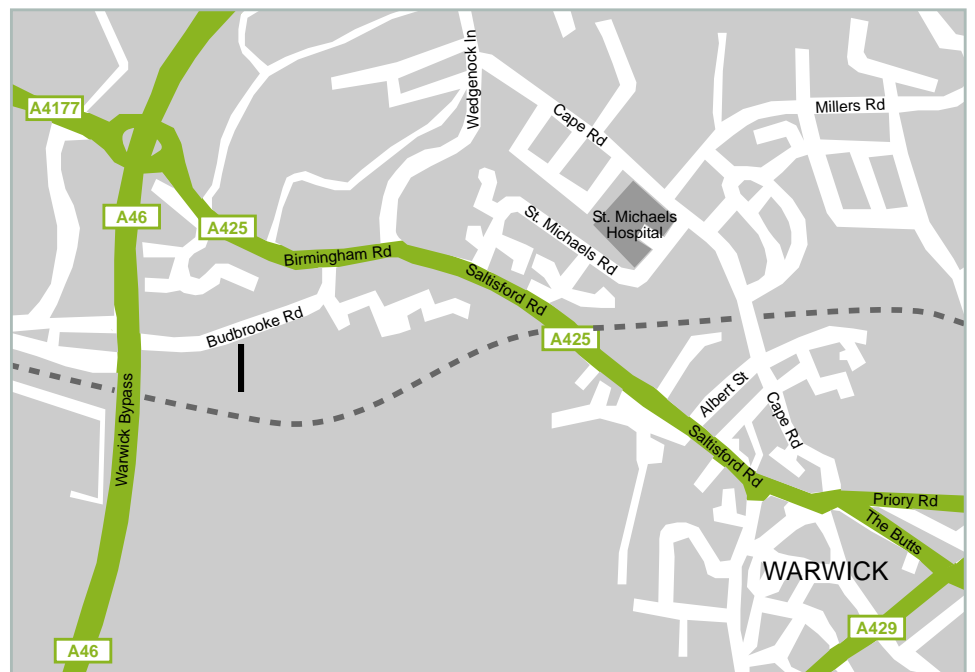

Directions to Convergence Group from M40

(Installations Department)

**2 Lammas Centre
Budbrooke Road
Warwick
CV34 5WQ**

Leave **M40** at junction J15 in direction **COVENTRY**, **WARWICK**, **A46**

Enter the roundabout and leave at the 1st exit onto **Warwick By Pass (A46)**

Stay on Warwick By Pass (A46) for approx 2 miles

Leave **Warwick By Pass (A46)** and turn left at the 1st junction signposted 'Warwick Parkway'

Enter the roundabout and leave at the 3rd exit onto **Birmingham Road (A425)**

Stay on Birmingham Road (A425) for half a mile

At the next roundabout, travel back on yourself all the way around the roundabout and then take the 1st left into Budbrooke Industrial Estate, Budbrooke Road

Continue for ½ mile and Convergence Group is located at the end of the Estate on the left hand side

COMPANY NUMBER 3815417.
REGISTERED IN ENGLAND AND WALES.
REGISTERED OFFICE AS ON THE RIGHT.
VAT REGISTRATION NUMBER 787 5475 65

Convergence Group Networks Limited

2 Lammas Centre, Budbrooke Road, Warwick CV34 5WQ

T: 0845 270 2709 F: 0845 270 2710

E: info@convergencegroup.co.uk W: convergencegroup.co.uk